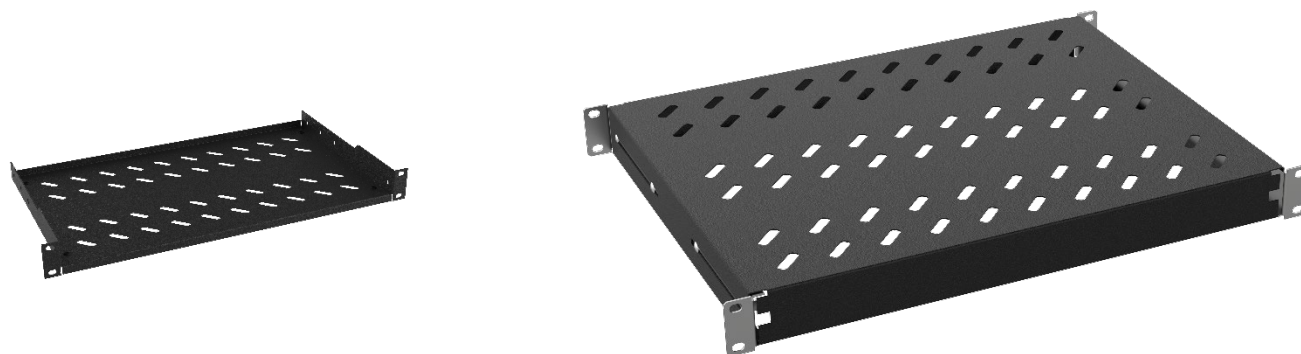

Shelves for network cabinets

General

Shelves for fixed installation in network cabinets with 250mm, 350mm, 400mm, 600mm, 800mm or 1000mm depth, colors Light Grey (RAL 7035) or Black (RAL 9005).

The assembly should be frontal assembly to the equipment mounting rails. For allowing the convection of heated air inside cabinets, the shelves are structured with ventilation slots. From steel material, with high technology bending strengthening accessory. 1U size, bracket, an accessory for assembling to rear equipment mounting rails to increase the load capacity of shelf.

Key features

- For fixed installation on the front 483mm (19") profile rails
- Sturdy, perforated steel sheet
- Load capacity according to type from 15 - 100kg
- Available in color Light Grey (RAL 7035) and Black (RAL 9005)
- Delivery inclusive fixing material